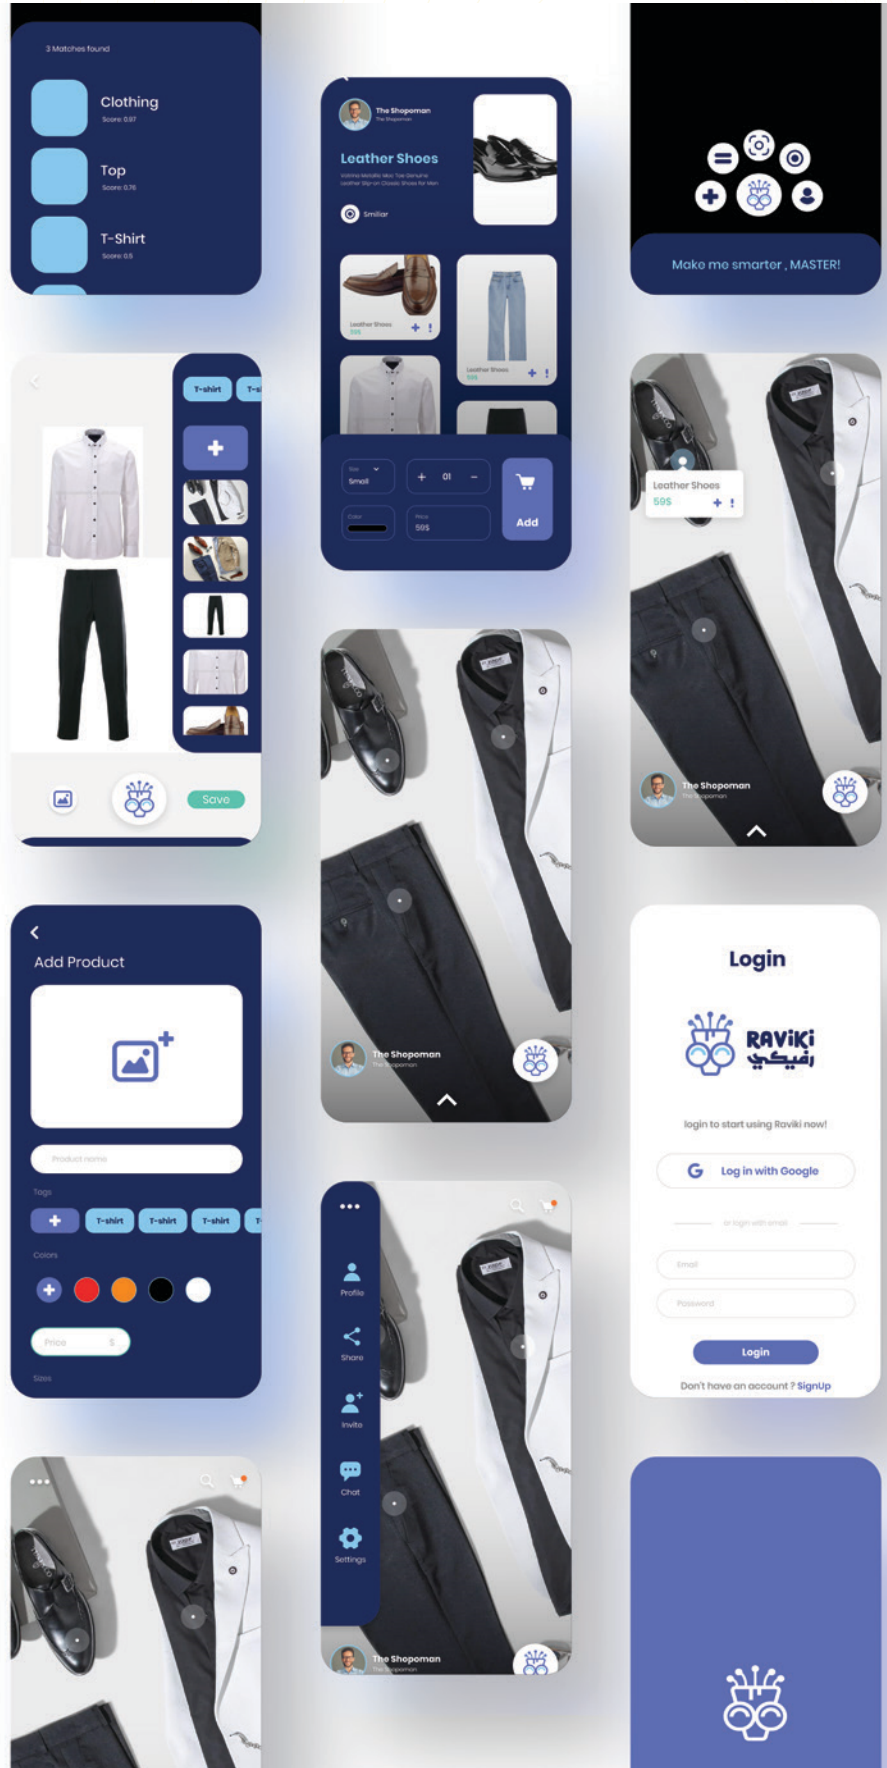

UX Design

Raviki Ai App